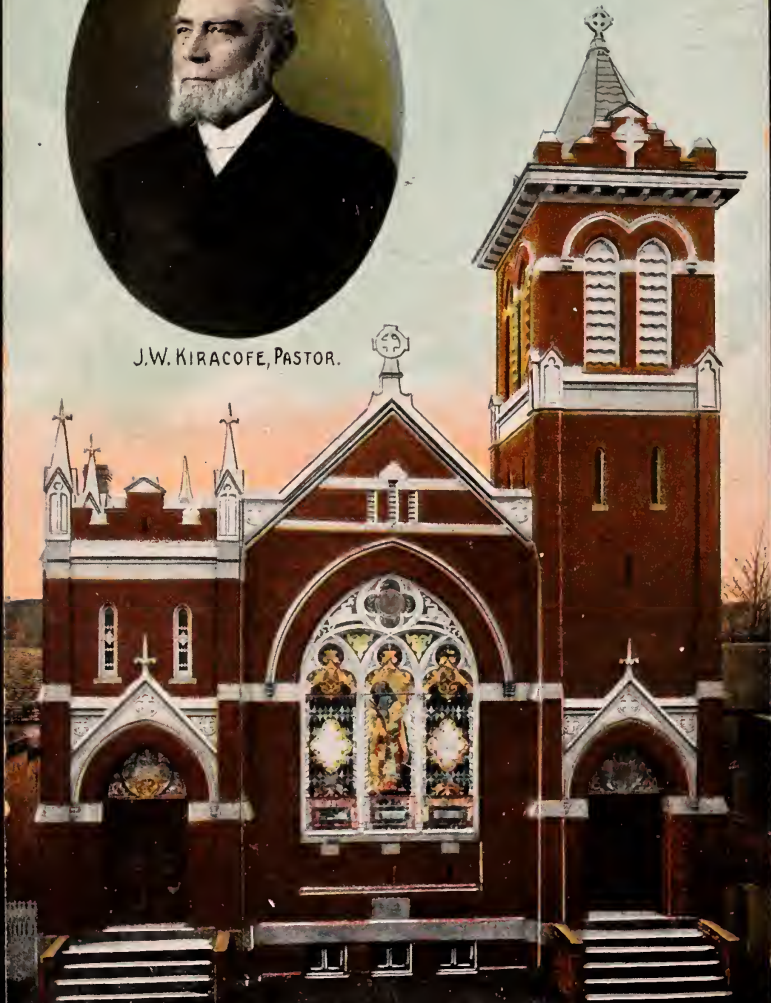

Frederick, Md.
1901

J.W. KIRACOFE, PASTOR.

U. B. MEMORIAL CHURCH, FREDERICK, M. D.

POST CARD

500

Postage:
United States and
Island Possession.
Cuba, Canada and
Mexico
One Cent
For all other
Countries
Two Cents